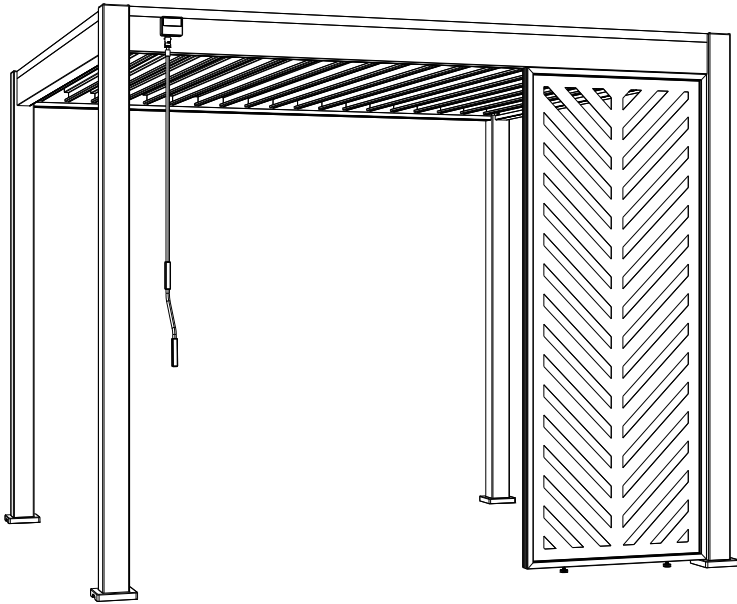

live life outside

FORAVIDA

**Installation Guide For
Decorative Plates**

REF	PICTURE	QTY
G		1

REF	PICTURE	QTY
#1	 5×19	4
#2		2
#3		4
#6	 8mm	1

Align !