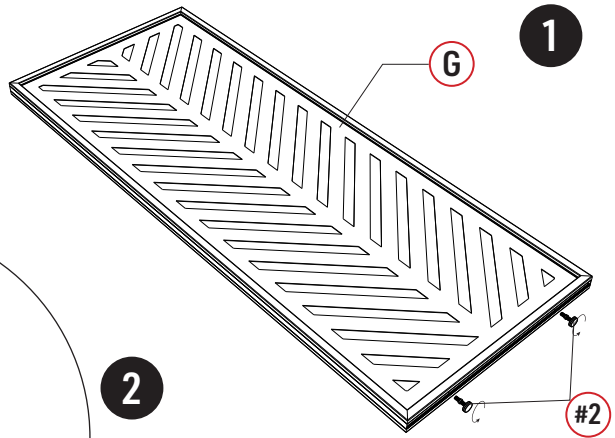

live life outside

FORAVIDA

**Installation Guide For
Decorative Plates**

REF	PICTURE	QTY
G		1

REF	PICTURE	QTY
#1	 5×19	4
#2		2
#3		4
#6	 8mm	1

Align !