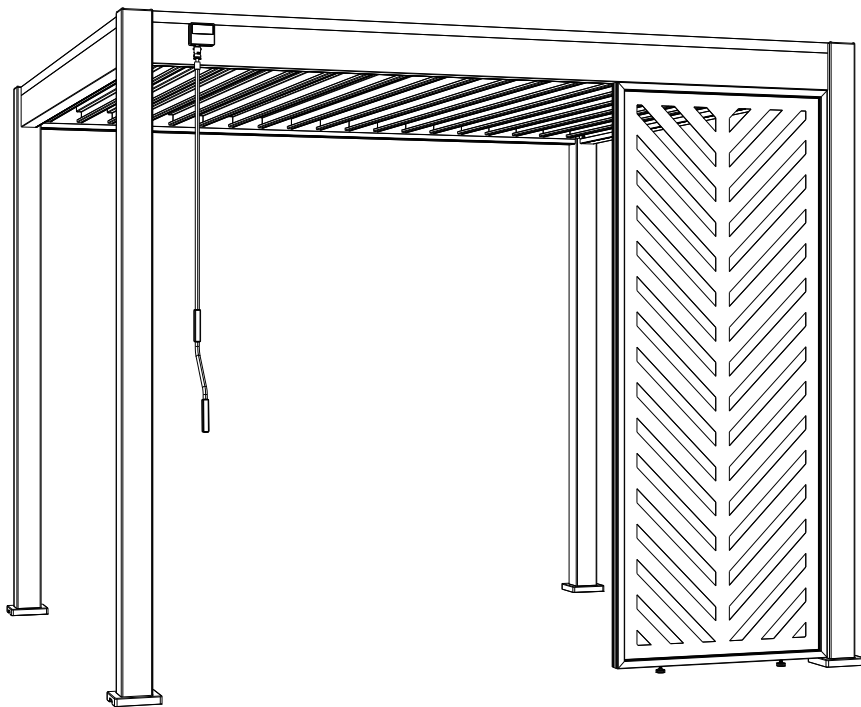

live life outside

FORAVIDA

**Installation Guide For
Decorative Plates**

REF	PICTURE	QTY
G		1

REF	PICTURE	QTY
#1	 5×19	4
#2		2
#3		4
#6	 8mm	1

Align !