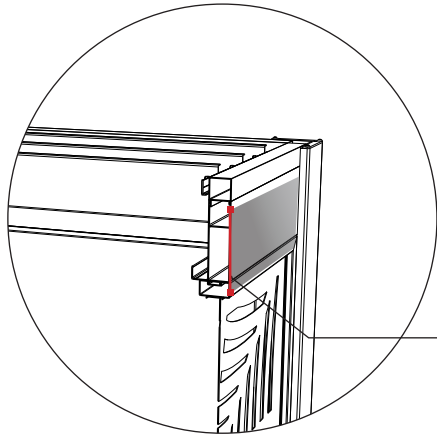

live life outside

FORAVIDA

**Installation Guide For
Decorative Plates**

REF	PICTURE	QTY
G		1

REF	PICTURE	QTY
#1	 5×19	4
#2		2
#3		4
#6	 8mm	1

Align !