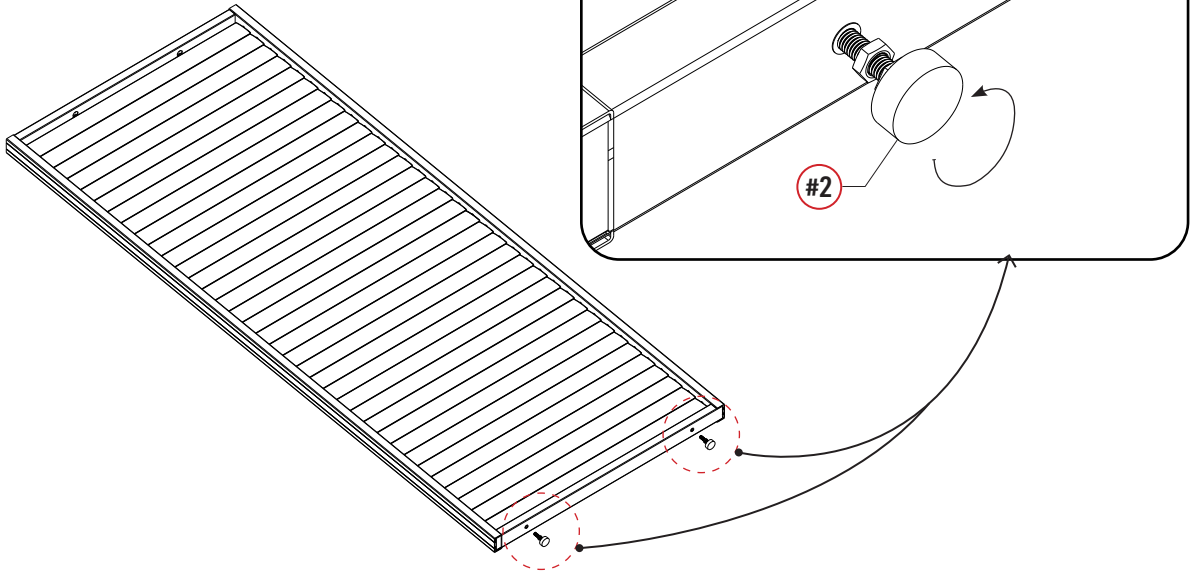

## 2D&3D FOOTING MEASUREMENT

# STEP 1

Install the adjustable base under the bottom frame of the privacy panel

# STEP 2

- Place the privacy panel under the pergola as the diagram shows below.
- There are holes on the side frame of the privacy panel, please note that the side with holes should be at the outward face of the pergola.
- Attention! The privacy panel should be aligned with the outer side of the beam.