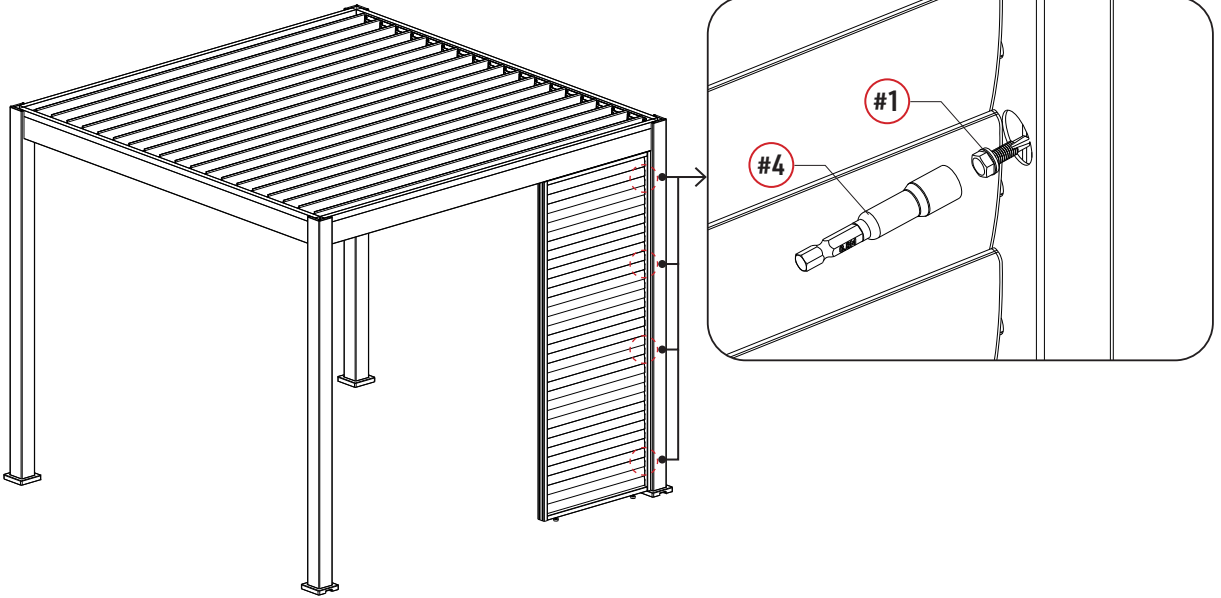

STEP 5

Fasten the side frame of the privacy panel by using supplied screws.